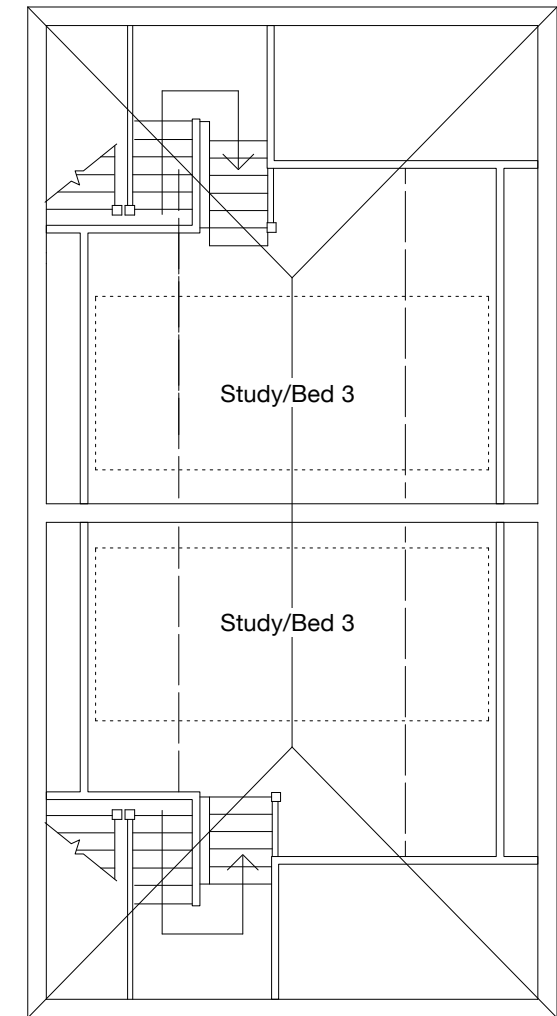

Ground Floor Layout

First Floor Layout

Second Floor Layout

Milton Architects Limited
 2 Cedar House The Parade
 Marlborough Wiltshire SN8 1NY
 T: 01672 514354 M: 07795 414675
 mail@miltonarchitects.co.uk

Project : **RAF Yatesbury
 Building 39**

Contents : **Proposed plans**

milton architects

Scale : 1:10@A3

Date : Nov/08

Drawing : **817/ 39/02_002** P

North East Elevation

South West Elevation

Contents : **Proposed elevations**

milton architects

Scale : 1:10@A3

Date : Nov/08

Drawing : **817/39/02_003** P