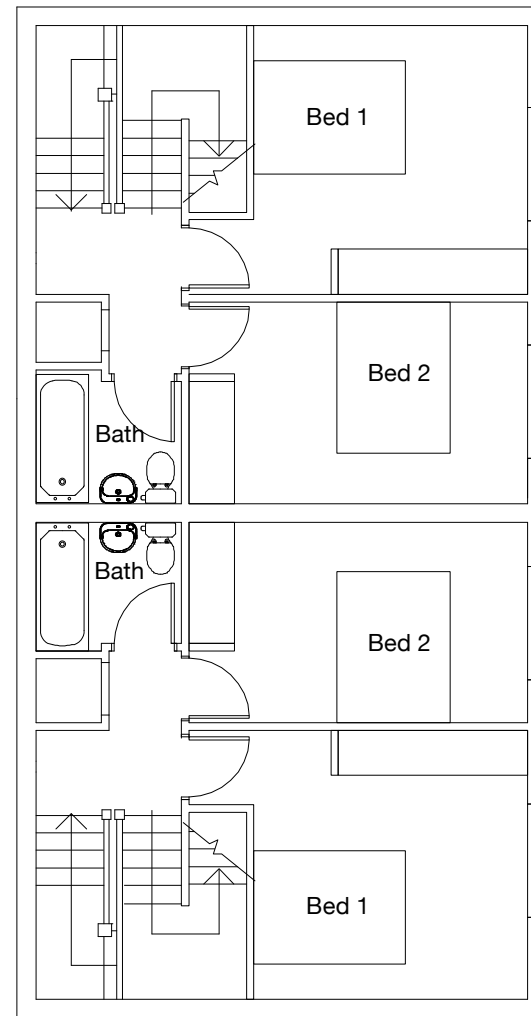

Ground Floor Layout

First Floor Layout

Second Floor Layout

Milton Architects Limited
 2 Cedar House The Parade
 Marlborough Wiltshire SN8 1NY
 T: 01672 514354 M: 07795 414675
 mail@miltonarchitects.co.uk

Project : **RAF Yatesbury
 Building 39**

Contents : **Proposed plans**

milton architects

Scale : 1:10@A3

Date : Nov/08

Drawing : **817/ 39/02_002** P

North East Elevation

South West Elevation

Contents : **Proposed elevations**

milton architects

Scale : 1:10@A3

Date : Nov/08

Drawing : **817/39/02_003** P